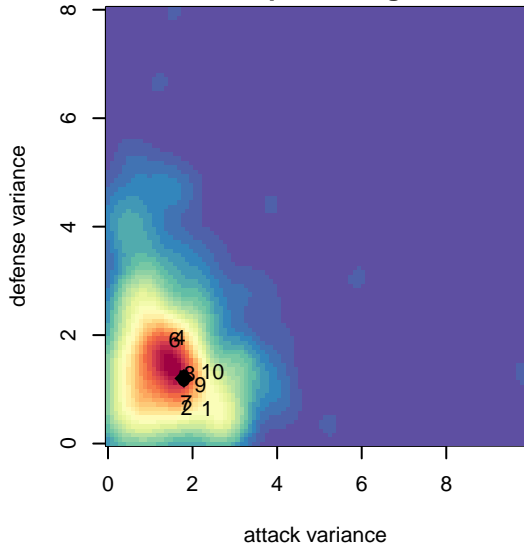

## WPFC Black B97

Washington Premier FC  
 Tacoma, WA  
 B97 total strength=1902  
 attack=53.82 defense=38.56  
 fall league = RCL B97 Div 1

alt names used:  
 WASHINGTON PREMIER FC WPFC 97 BLAC  
 Washington Premier FC 97 Black  
 WPFC B97 Black  
 WPFC B97 Black (A) – B17  
 WASHINGTON PREMIER FCWPFC 97 BLAC  
 WPFC B97 Black (A) – B17  
 WASHINGTON PREMIER FC WPFC B97 BLAI  
 WASHINGTON PREMIER FC WPFC B97 BLAI

**attack and defense variance (black dot)  
relative to other teams  
and top 10 in region**

**attack and defense rating  
relative to others at age  
and all opponents in last 13 months**

**Performance relative to 13 month average**