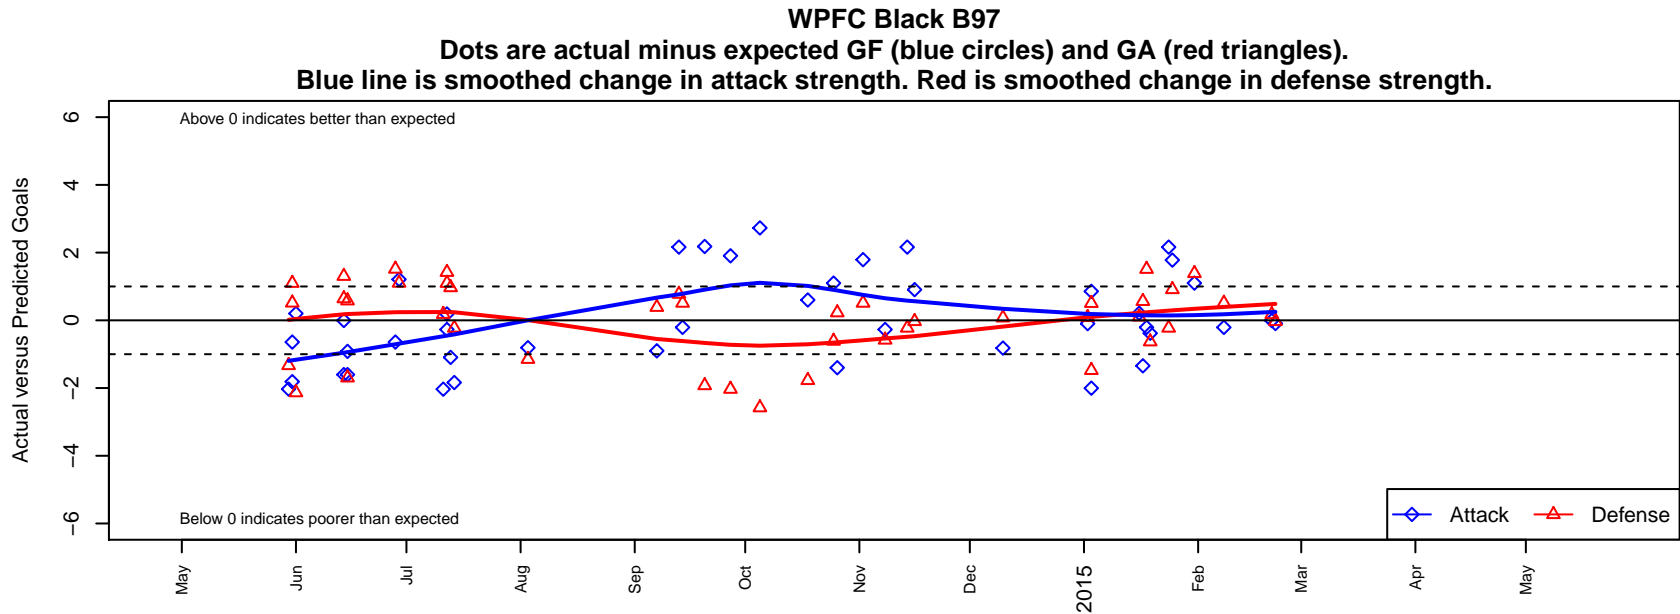

## WPFC Black B97

Washington Premier FC  
 Tacoma, WA  
 B97 total strength=1902  
 attack=53.82 defense=38.56  
 fall league = RCL B97 Div 1

alt names used:  
 WASHINGTON PREMIER FC WPFC 97 BLAC  
 Washington Premier FC 97 Black  
 WPFC B97 Black  
 WPFC B97 Black (A) – B17  
 WASHINGTON PREMIER FCWPFC 97 BLAC  
 WPFC B97 Black (A) – B17  
 WASHINGTON PREMIER FC WPFC B97 BLAI  
 WASHINGTON PREMIER FC WPFC B97 BLAI

**attack and defense variance (black dot)  
relative to other teams  
and top 10 in region**

**attack and defense rating  
relative to others at age  
and all opponents in last 13 months**

**Performance relative to 13 month average**