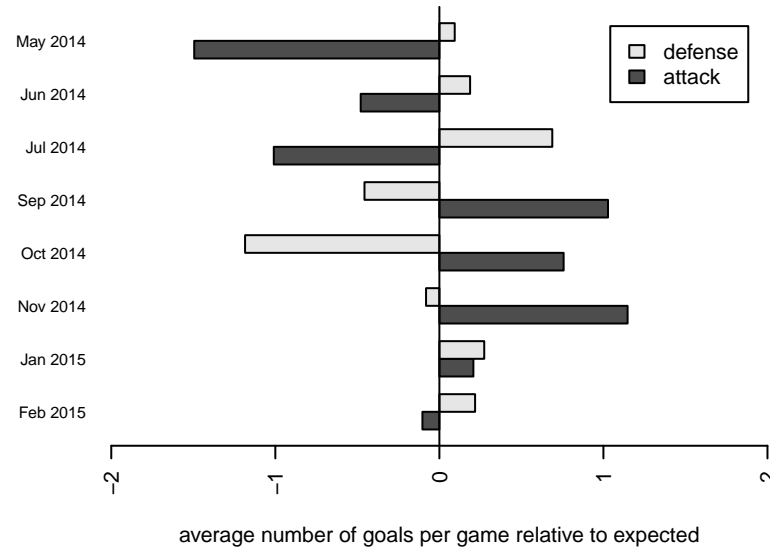

Performance relative to 13 month average