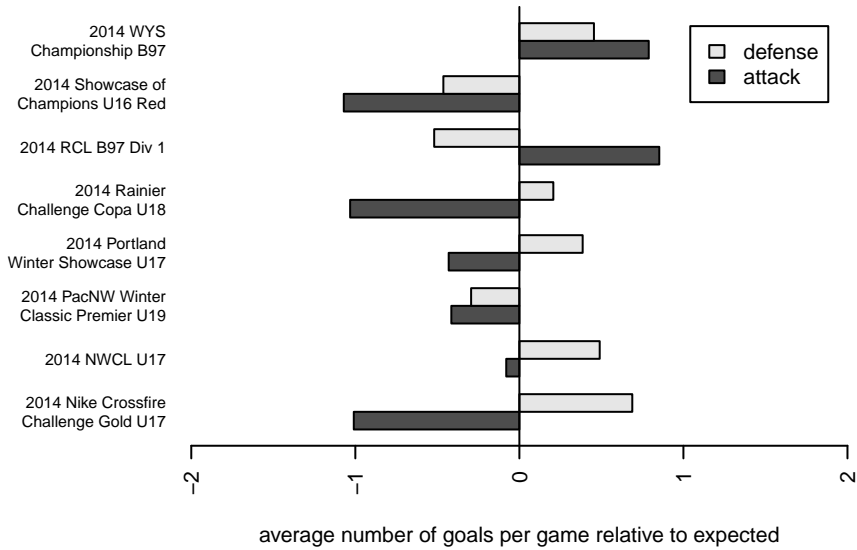

## WPFC Black B97

Washington Premier FC  
 Tacoma, WA  
 B97 total strength=1902  
 attack=53.82 defense=38.56  
 fall league = RCL B97 Div 1

alt names used:  
 WASHINGTON PREMIER FC WPFC 97 BLAC  
 Washington Premier FC 97 Black  
 WPFC B97 Black  
 WPFC B97 Black (A) – B17  
 WASHINGTON PREMIER FCWPFC 97 BLAC  
 WPFC B97 Black (A) – B17  
 WASHINGTON PREMIER FC WPFC B97 BLAI  
 WASHINGTON PREMIER FC WPFC B97 BLAI

Venues played:  
 2014 Showcase of Champions U16 Red  
 2014 Rainier Challenge Copa U18  
 2014 NWCL U17  
 2014 Nike Crossfire Challenge Gold U17  
 2014 RCL B97 Div 1  
 2014 PacNW Winter Classic Premier U19  
 2014 Portland Winter Showcase U17  
 2014 WYS Championship B97

**attack and defense variance (black dot)  
relative to other teams  
and top 10 in region**

**attack and defense rating  
relative to others at age  
and all opponents in last 13 months**

**Performance relative to 13 month average**