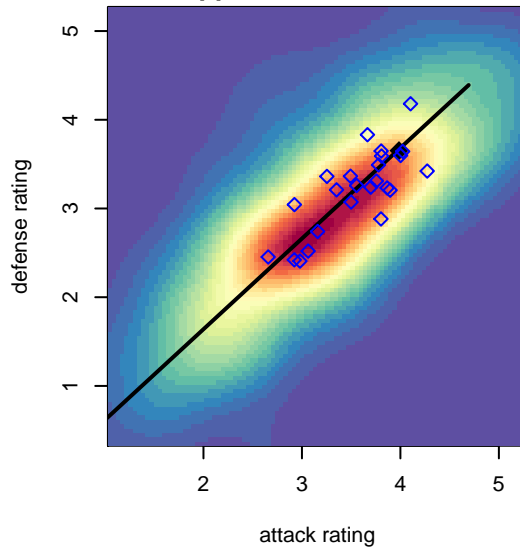

## WPFC Black B97

Washington Premier FC  
 Tacoma, WA  
 B97 total strength=1902  
 attack=53.82 defense=38.56  
 fall league = RCL B97 Div 1

alt names used:  
 WASHINGTON PREMIER FC WPFC 97 BLAC  
 Washington Premier FC 97 Black  
 WPFC B97 Black  
 WPFC B97 Black (A) – B17  
 WASHINGTON PREMIER FCWPFC 97 BLAC  
 WPFC B97 Black (A) – B17  
 WASHINGTON PREMIER FC WPFC B97 BLAI  
 WASHINGTON PREMIER FC WPFC B97 BLAI

**attack and defense variance (black dot)  
relative to other teams  
and top 10 in region**

**attack and defense rating  
relative to others at age  
and all opponents in last 13 months**

**Performance relative to 13 month average**