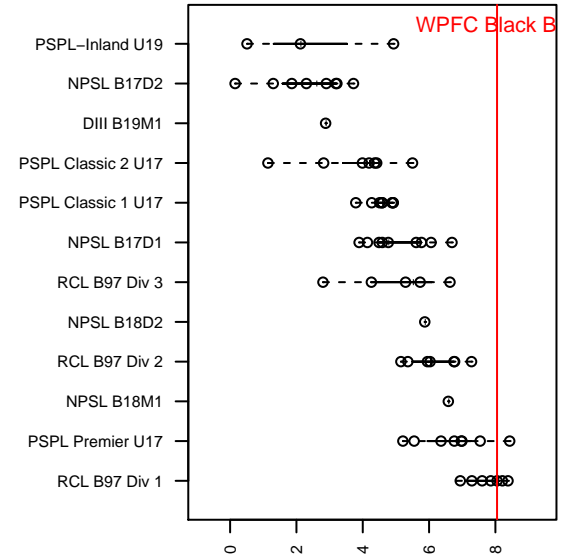

## WPFC Black B97

Washington Premier FC  
 Tacoma, WA  
 B97 total strength=1902  
 attack=53.82 defense=38.56  
 fall league = RCL B97 Div 1

alt names used:  
 WASHINGTON PREMIER FC WPFC 97 BLAC  
 Washington Premier FC 97 Black  
 WPFC B97 Black  
 WPFC B97 Black (A) – B17  
 WASHINGTON PREMIER FCWPFC 97 BLAC  
 WPFC B97 Black (A) – B17  
 WASHINGTON PREMIER FC WPFC B97 BLAI  
 WASHINGTON PREMIER FC WPFC B97 BLAI

Venues played:  
 2014 Showcase of Champions U16 Red  
 2014 Rainier Challenge Copa U18  
 2014 NWCL U17  
 2014 Nike Crossfire Challenge Gold U17  
 2014 RCL B97 Div 1  
 2014 PacNW Winter Classic Premier U19  
 2014 Portland Winter Showcase U17  
 2014 WYS Championship B97

**attack and defense variance (black dot)  
relative to other teams  
and top 10 in region**

**attack and defense rating  
relative to others at age  
and all opponents in last 13 months**

**Performance relative to 13 month average**